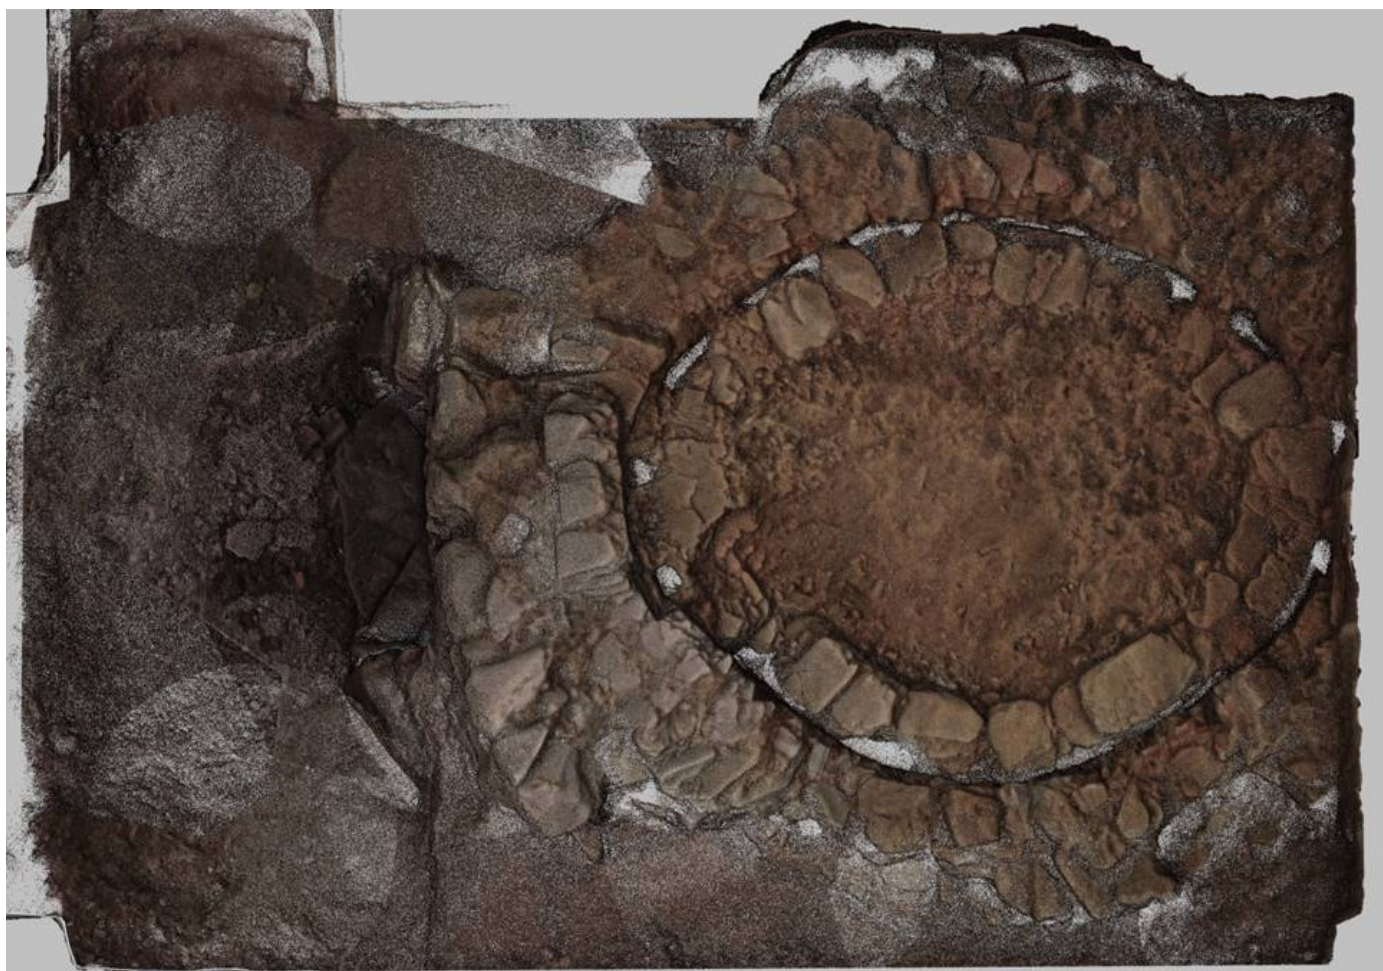

# NEWPORT MEMORIAL HALL MEDIEVAL KILN: AN ARCHAEOLOGICAL INVESTIGATION, RECORD AND EVALUATION

Revised interim report

by David Dawson and Oliver Kent

The Bickley  
Ceramics Project

Llywodraeth Cymru  
Welsh Government

# The Medieval Kiln Project, Newport, Pembrokeshire, is funded by: